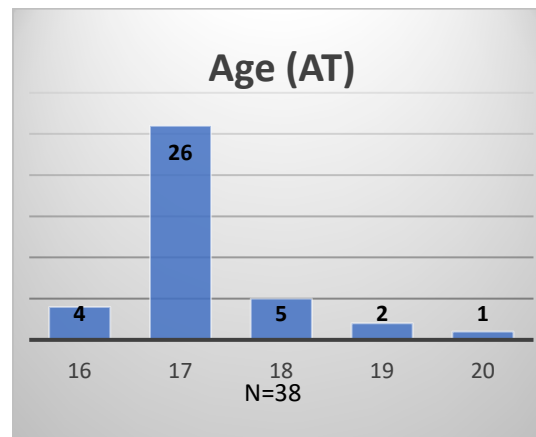

Daily Data Dashboard – January 31, 2023

Demographics for JTDC Population

Tuesday Morning Midnight Count

Total # of probation Involved youth¹: 1,070

¹ Probation Active: Any youth who is pending sentencing with an active social history, has been formally placed on probation or supervision with Cook County Juvenile Probation on the date of the report.

*Age, Gender and Race for Criminal Court population (N=1) is not represented in this report.

Data sources: cFive Supervisor – Probation Population and RMIS – JTDC Population

Daily Data Dashboard – January 31, 2023
Demographics for JTDC Population
Tuesday Morning Midnight Count