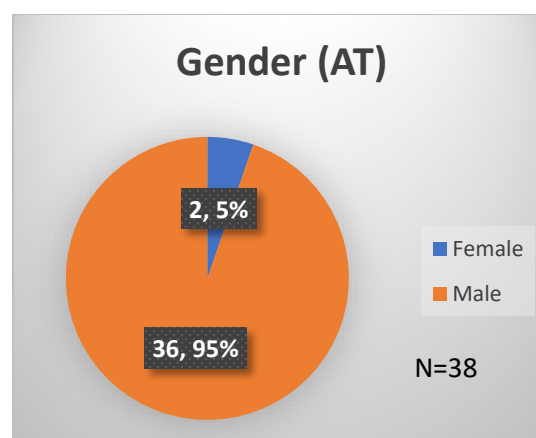

Daily Data Dashboard – January 31, 2023

Demographics for JTDC Population

Tuesday Morning Midnight Count

Total # of probation Involved youth¹: 1,070

¹ Probation Active: Any youth who is pending sentencing with an active social history, has been formally placed on probation or supervision with Cook County Juvenile Probation on the date of the report.

*Age, Gender and Race for Criminal Court population (N=1) is not represented in this report.

Data sources: cFive Supervisor – Probation Population and RMIS – JTDC Population

Daily Data Dashboard – January 31, 2023
Demographics for JTDC Population
Tuesday Morning Midnight Count