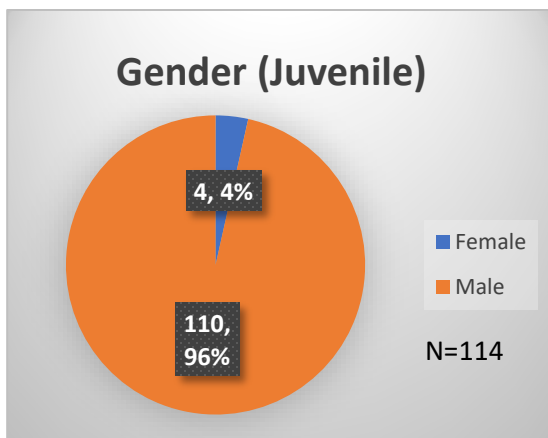

Daily Data Dashboard – January 31, 2023

Demographics for JTDC Population

Tuesday Morning Midnight Count

Total # of probation Involved youth¹: 1,070

¹ Probation Active: Any youth who is pending sentencing with an active social history, has been formally placed on probation or supervision with Cook County Juvenile Probation on the date of the report.

*Age, Gender and Race for Criminal Court population (N=1) is not represented in this report.

Data sources: cFive Supervisor – Probation Population and RMIS – JTDC Population

Daily Data Dashboard – January 31, 2023
Demographics for JTDC Population
Tuesday Morning Midnight Count