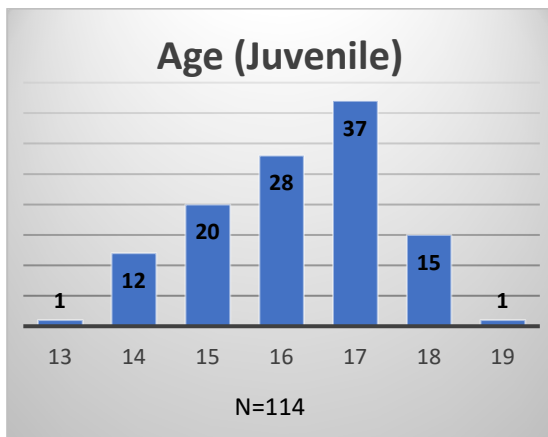

Daily Data Dashboard – January 31, 2023

Demographics for JTDC Population

Tuesday Morning Midnight Count

Total # of probation Involved youth¹: 1,070

¹ Probation Active: Any youth who is pending sentencing with an active social history, has been formally placed on probation or supervision with Cook County Juvenile Probation on the date of the report.

*Age, Gender and Race for Criminal Court population (N=1) is not represented in this report.

Data sources: cFive Supervisor – Probation Population and RMIS – JTDC Population

Daily Data Dashboard – January 31, 2023
Demographics for JTDC Population
Tuesday Morning Midnight Count