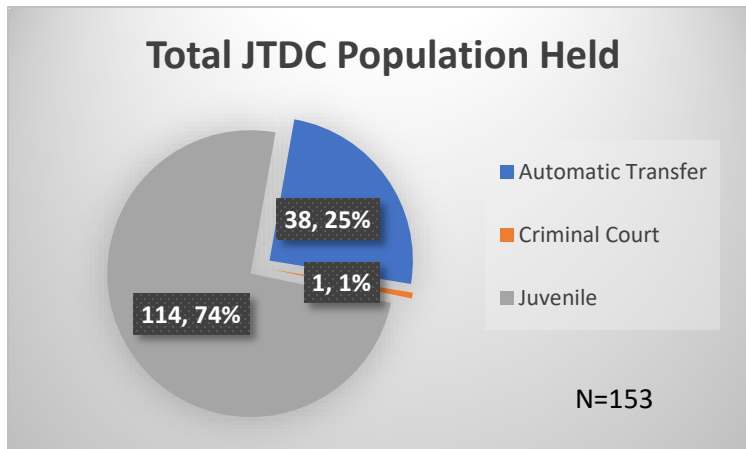

Daily Data Dashboard – January 31, 2023

Demographics for JTDC Population

Tuesday Morning Midnight Count

Total # of probation Involved youth¹: 1,070

¹ Probation Active: Any youth who is pending sentencing with an active social history, has been formally placed on probation or supervision with Cook County Juvenile Probation on the date of the report.

*Age, Gender and Race for Criminal Court population (N=1) is not represented in this report.

Data sources: cFive Supervisor – Probation Population and RMIS – JTDC Population

Daily Data Dashboard – January 31, 2023
Demographics for JTDC Population
Tuesday Morning Midnight Count